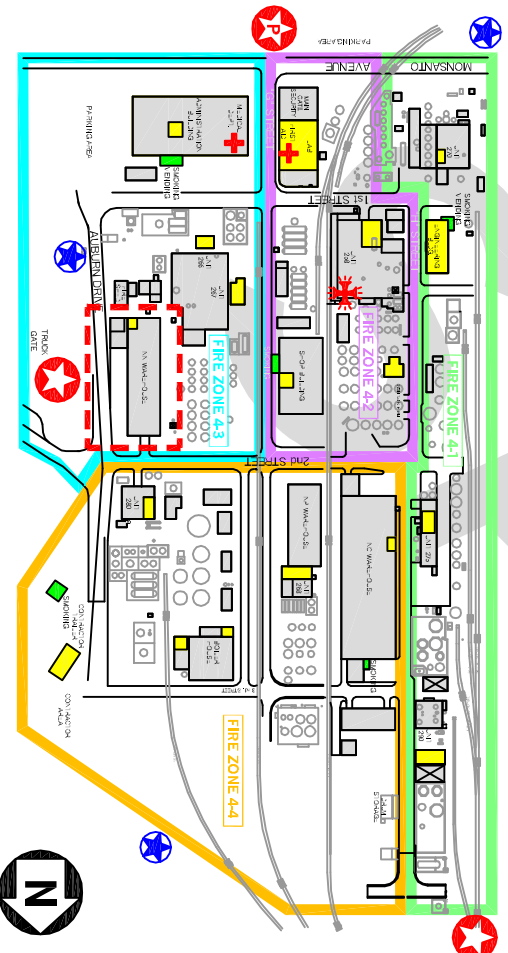

FACILITY MAP

EMERGENCY NUMBERS

To report any plant emergency
DIAL 2222 on plant phone
(cellular 216-378-7650)

Security Department	7650
Medical Department	1736
Medical (Off Shift)	7505
Off Shift Supervisor	3503
Unit Control Room	3434

EMERGENCY SIGNALS & ACTIONS

Fire Alarm
Four 3-second blasts from air horn followed by the Zone Code (3); repeats 3 times. - - - - Then - (Zone ID)
+ You are in **FIRE ZONE 4-3**
+ Stay where you are unless in danger

Emergency Information
Five 1-second blasts from air horn - - - -
+ Proceed to nearest control room or assembly area (see Facility Map)
+ Turn CB to Channel 32
+ Follow instructions by Afton escort/host

Plant Evacuation Alarm
Two 10-second blasts from air horn followed by the Zone Code (3) - - - - Then - (Zone ID)
+ If making a transfer, shutdown internal pump on trailer and close valve
+ Determine the Zone you are in and the problem Emergency Zone (see Facility Map)
+ Refer to plant wind socks for wind direction
+ Proceed on foot, upwind or crosswind to Primary evacuation point (see Facility Map)
+ Surrender ID badge to Afton Security or Assembly officer

Community Alert Siren
Resembles a tornado siren and warns of potential toxic vapor release in the community.
+ Seek shelter in control room or assembly area (see Facility Map) or cab of vehicle and await further instructions
+ Tune CB to channel 32

All-Clear
One 10-second blast from air horn. Resume normal activity.