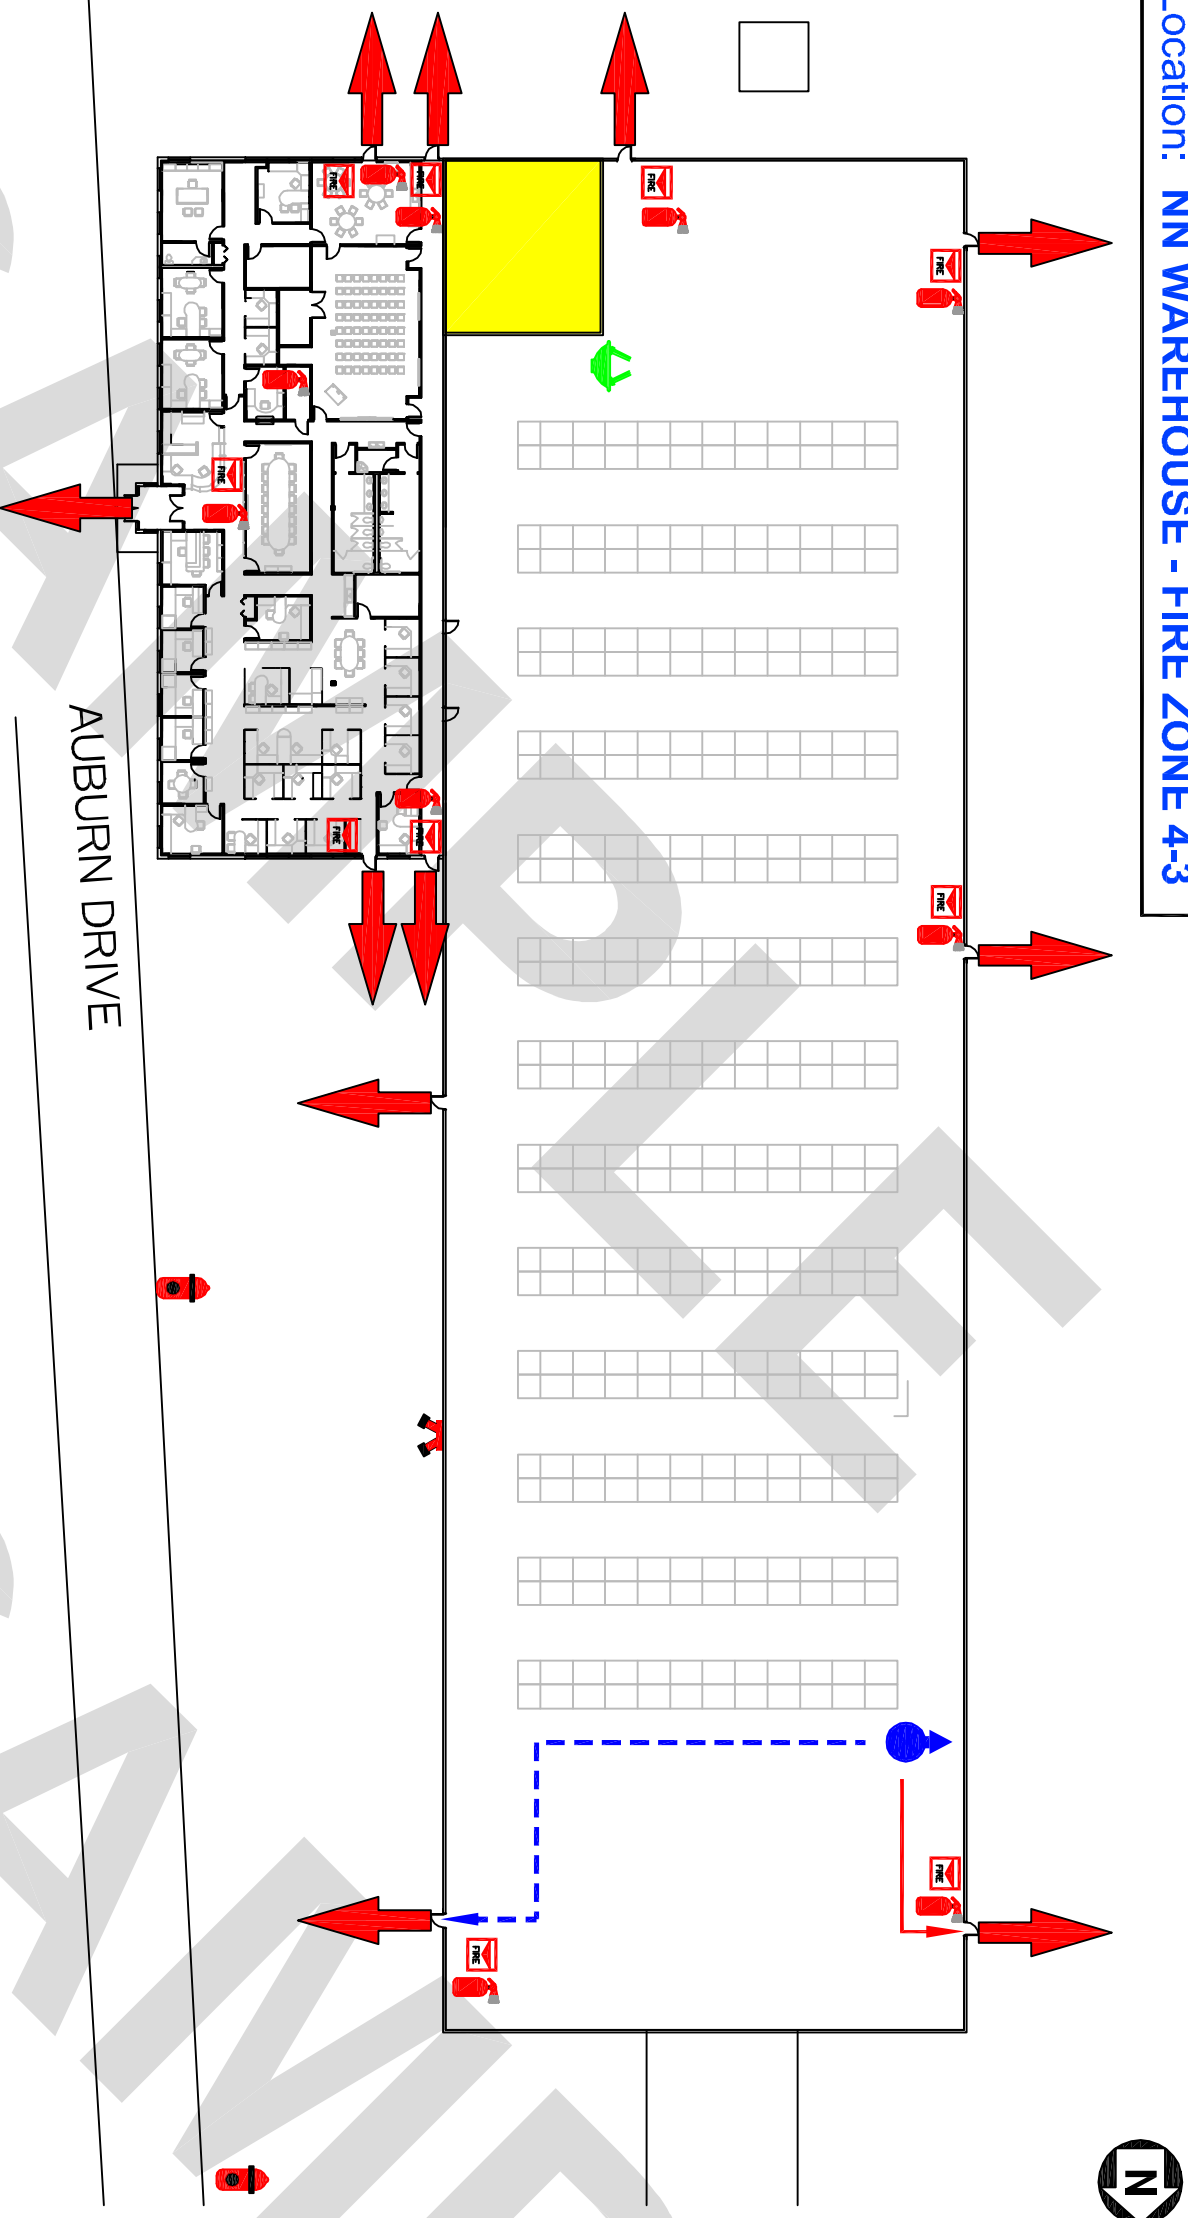

EMERGENCY EVACUATION AND SHELTER PLAN

SOTARIS
 2000 Auburn Drive, Suite 200
 Beachwood, Ohio 44122
 ph: 216-378-7650 fax: 216-378-7505
 www.sotariss.com, info@sotariss.com

Location: **NN WAREHOUSE - FIRE ZONE 4-3**

SYMBOL LEGEND

- | | | | |
|--|--------------------------------|--|--|
| | Primary Exit Route | | Primary Evacuation Locations |
| | Secondary Exit Route | | Control Room or Take Cover Area |
| | Fire Extinguisher | | Plant Emergency Air Horn |
| | Fire Alarm Pull Station | | Secondary Evacuation Gates |
| | Eye Wash Station | | Medical Department |
| | Exit Locations | | Smoking/Vending Areas |
| | You Are Here | | |

Emergency Information
 Five 1-second blasts from air horn - - - -
 + Proceed to nearest control room or assembly area (see Facility Map)
 + Turn CB to Channel 32
 + Follow instructions by Afton escort/host